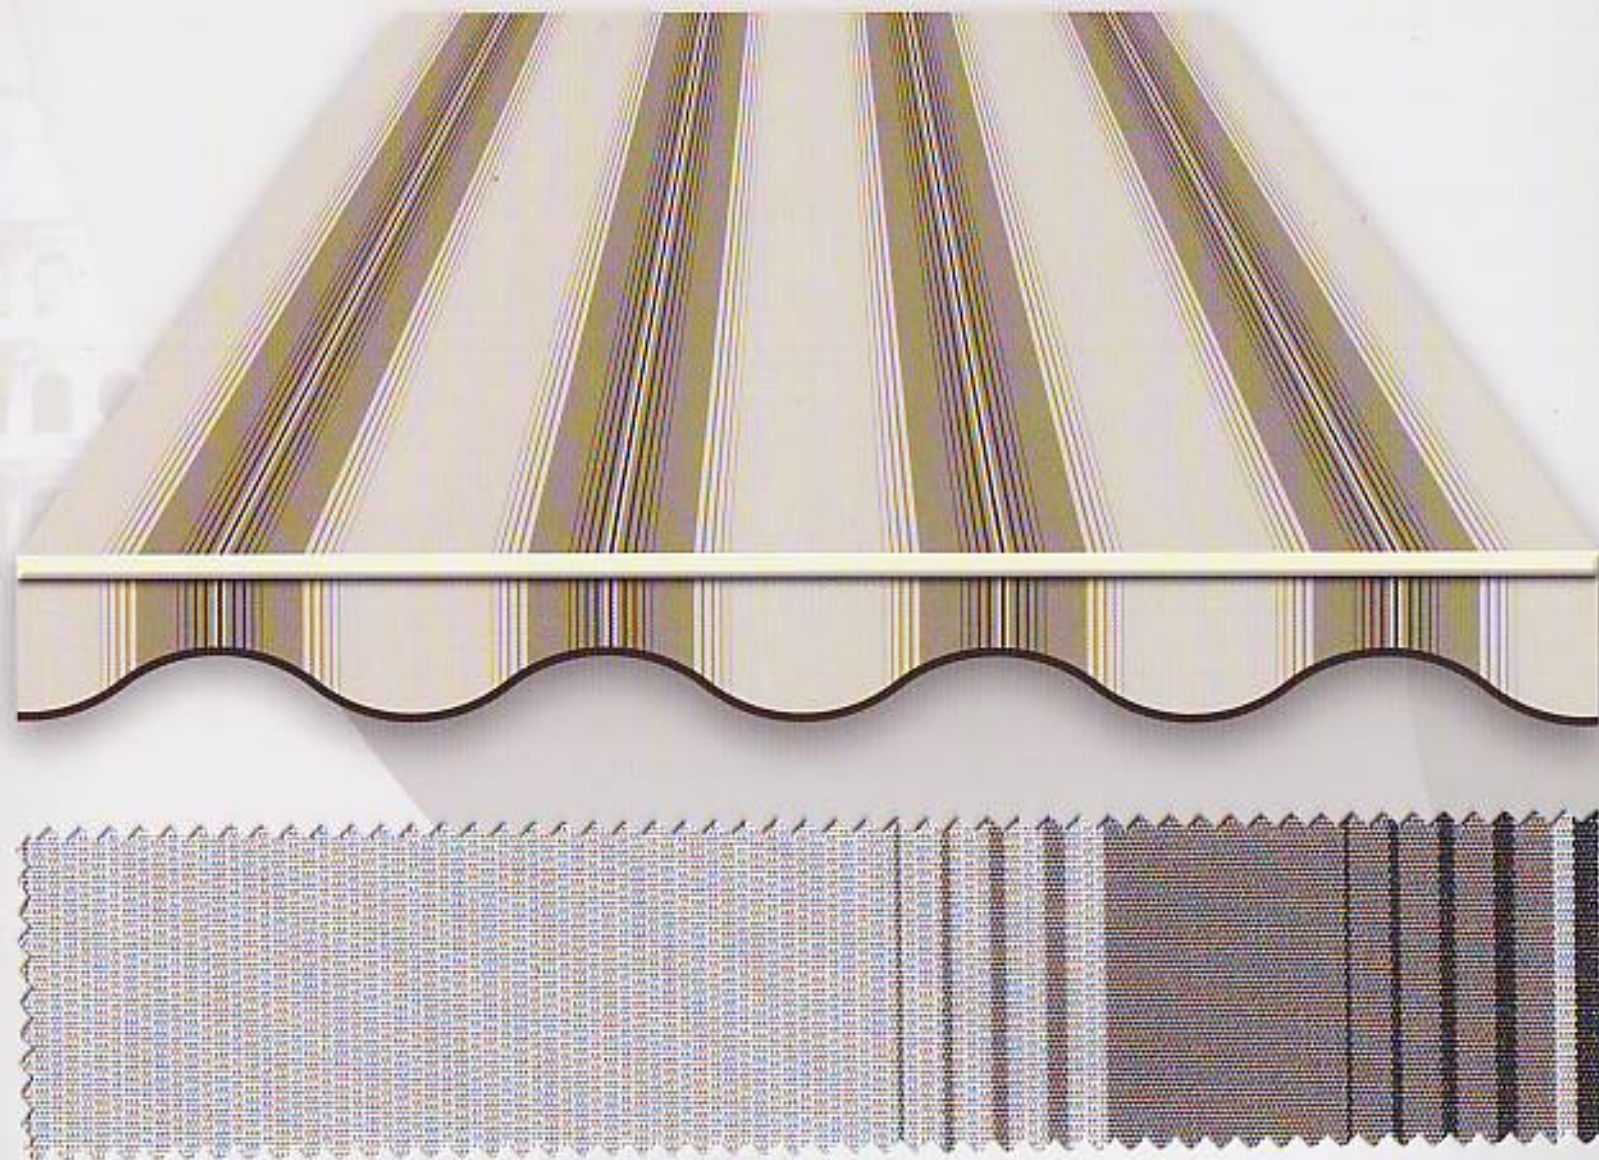

# GRIGI

GRIGI

Company with  
Quality System  
UNI EN ISO 9001:2000  
certified by TUV

**Tempotest 5228/79<sup>®</sup>** | 120cm (47") rapp. 30cm (12")

Company with  
Quality System  
UNI EN ISO 9001:2000  
certified by TUV

**Tempotest 633/79<sup>®</sup>** 120cm (47") rapp. 30cm (12")

Company with  
Quality System  
UNI EN ISO 9001:2000  
certified by TUV

**Tempotest 634/51**® 120cm (47") rapp. 30cm (12")

Company with  
Quality System  
UNI EN ISO 9001:2000  
certified by TUV

**Tempotest 939/79<sup>®</sup>** 120cm (47") rapp. 30cm (12")

Company with  
Quality System  
UNI EN ISO 9001:2000  
certified by **TUV**

**Tempotest 939/94<sup>®</sup>** 120cm (47") rapp. 30cm (12")

Company with  
Quality System  
UNI EN ISO 9001:2000  
certified by TUV

**Tempotest 950/24<sup>®</sup>** 120cm (47") rapp. 30cm (12")