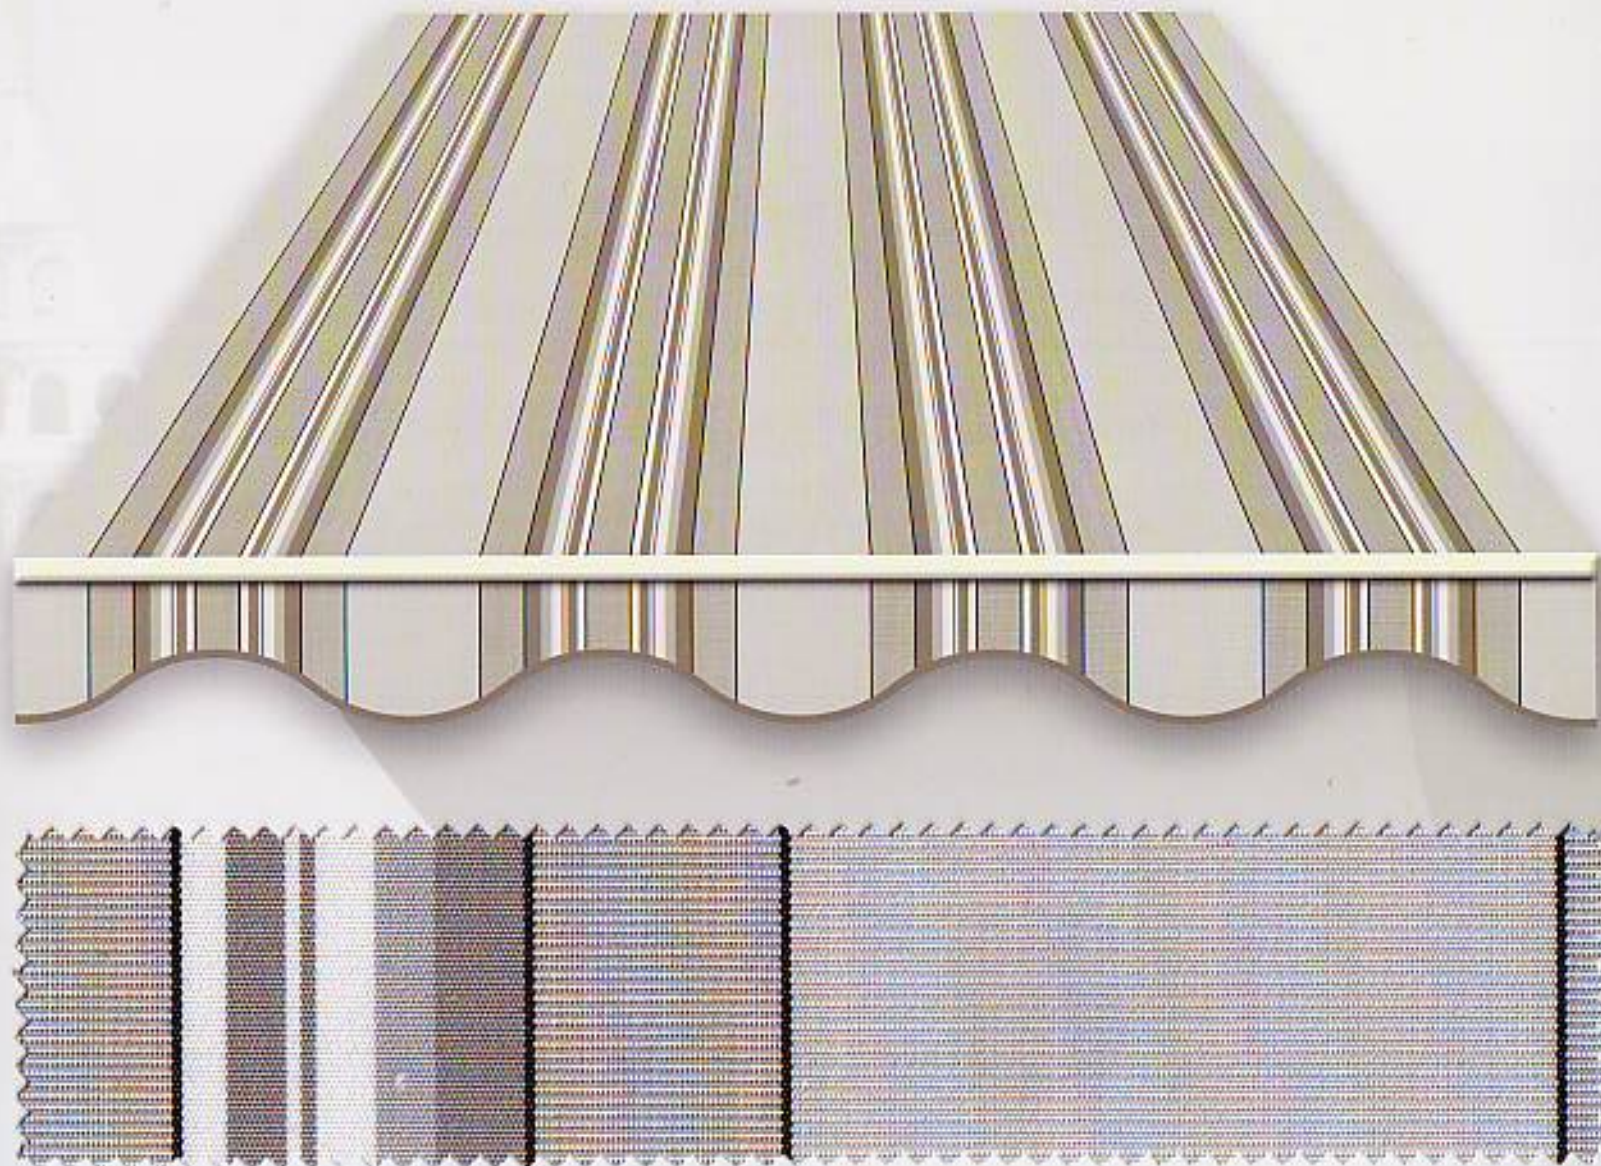

# GRIGI

GRIGI

Company with  
Quality System  
UNI EN ISO 9001:2000  
certified by TUV

**Tempotest 5228/79<sup>®</sup>** | 120cm (47") rapp. 30cm (12")

Company with  
Quality System  
UNI EN ISO 9001:2000  
certified by TUV

**Tempotest 633/79<sup>®</sup>** 120cm (47") rapp. 30cm (12")

Company with  
Quality System  
UNI EN ISO 9001:2000  
certified by TUV

**Tempotest 634/51**® 120cm (47") rapp. 30cm (12")

Company with  
Quality System  
UNI EN ISO 9001:2000  
certified by TUV

**Tempotest 939/79<sup>®</sup>** 120cm (47") rapp. 30cm (12")

Company with  
Quality System  
UNI EN ISO 9001:2000  
certified by **TUV**

**Tempotest 939/94<sup>®</sup>** 120cm (47") rapp. 30cm (12")

Company with  
Quality System  
UNI EN ISO 9001:2000  
certified by TUV

**Tempotest 950/24<sup>®</sup>** 120cm (47") rapp. 30cm (12")