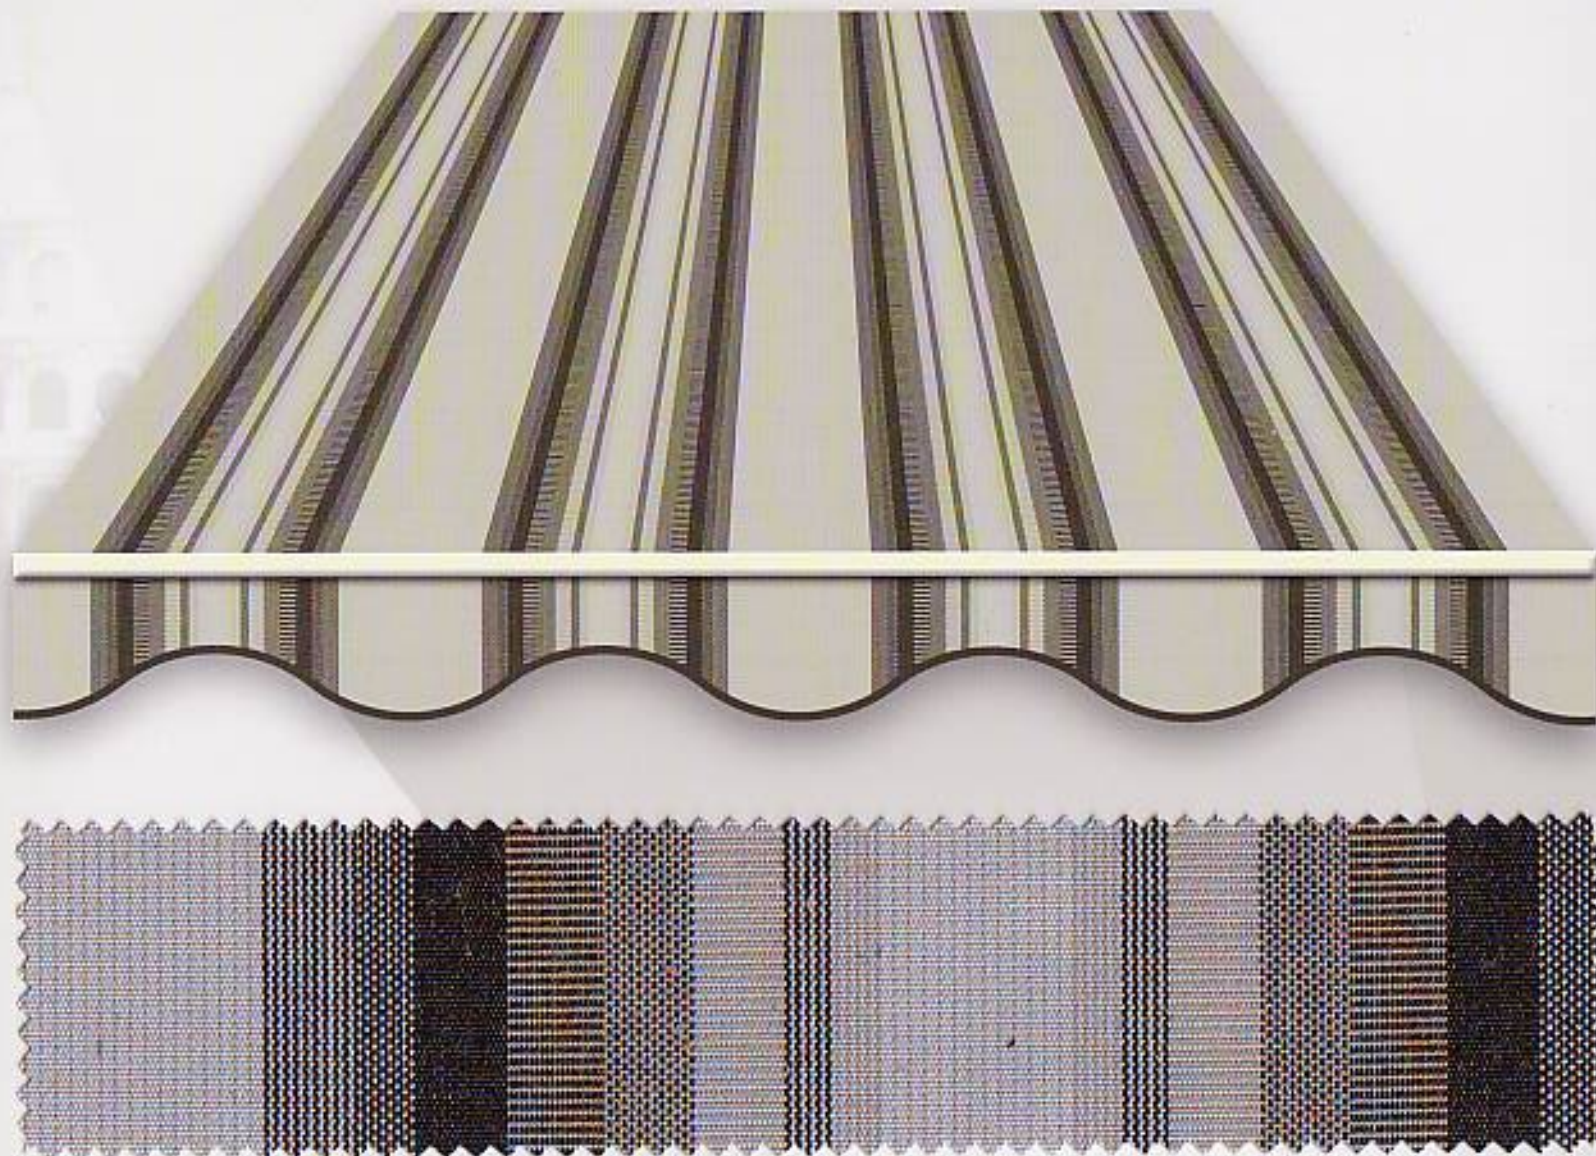

# GRIGI

GRIGI

Company with  
Quality System  
UNI EN ISO 9001:2000  
certified by TUV

**Tempotest 5228/79<sup>®</sup>** | 120cm (47") rapp. 30cm (12")

Company with  
Quality System  
UNI EN ISO 9001:2000  
certified by TUV

**Tempotest 633/79<sup>®</sup>** 120cm (47") rapp. 30cm (12")

Company with  
Quality System  
UNI EN ISO 9001:2000  
certified by TUV

**Tempotest 634/51**® 120cm (47") rapp. 30cm (12")

Company with  
Quality System  
UNI EN ISO 9001:2000  
certified by TUV

**Tempotest 939/79<sup>®</sup>** 120cm (47") rapp. 30cm (12")

Company with  
Quality System  
UNI EN ISO 9001:2000  
certified by **TUV**

**Tempotest 939/94<sup>®</sup>** 120cm (47") rapp. 30cm (12")

Company with  
Quality System  
UNI EN ISO 9001:2000  
certified by TUV

**Tempotest 950/24<sup>®</sup>** 120cm (47") rapp. 30cm (12")